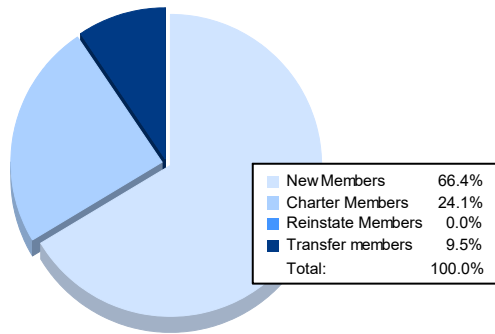

Year	New Clubs	Dropped Clubs	Gain/ Loss Clubs	New Members	Charter Members	Reinstate Members	Transfer Members	Total Member Added	Total Members Dropped	Gain/ Loss Members
2016-2017	1	2	-1	145	28	7	6	186	174	12
2017-2018	0	1	-1	119	0	9	17	145	177	-32
2018-2019	0	1	-1	69	0	4	7	80	184	-104
2019-2020	0	1	-1	94	1	6	7	108	113	-5
2020-2021	1	1	0	91	33	0	13	137	134	3
<b>Average</b>	<b>0</b>	<b>1</b>	<b>-1</b>	<b>104</b>	<b>12</b>	<b>5</b>	<b>10</b>	<b>131</b>	<b>156</b>	<b>-25</b>

### Membership Composition June 2021 Cumulative

### Gender Composition June 2021 Cumulative