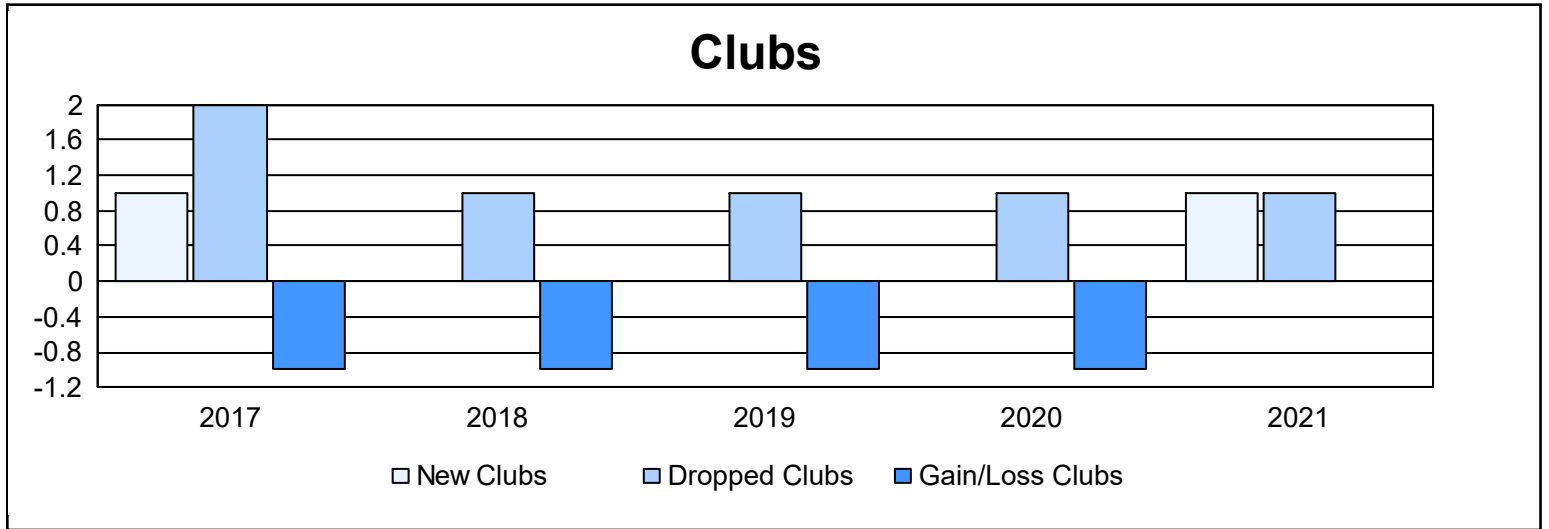

Year	New Clubs	Dropped Clubs	Gain/ Loss Clubs	New Members	Charter Members	Reinstate Members	Transfer Members	Total Member Added	Total Members Dropped	Gain/ Loss Members
2016-2017	1	2	-1	145	28	7	6	186	174	12
2017-2018	0	1	-1	119	0	9	17	145	177	-32
2018-2019	0	1	-1	69	0	4	7	80	184	-104
2019-2020	0	1	-1	94	1	6	7	108	113	-5
2020-2021	1	1	0	91	33	0	13	137	134	3
<b>Average</b>	<b>0</b>	<b>1</b>	<b>-1</b>	<b>104</b>	<b>12</b>	<b>5</b>	<b>10</b>	<b>131</b>	<b>156</b>	<b>-25</b>

### Membership Composition June 2021 Cumulative