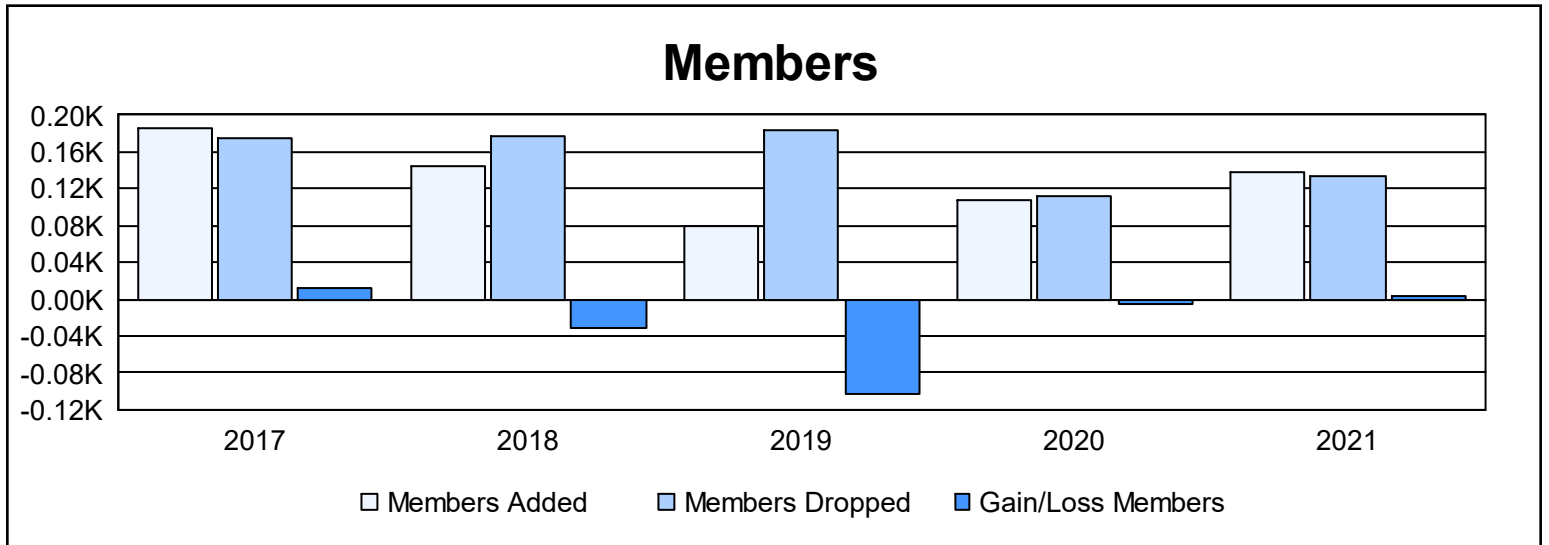

Year	New Clubs	Dropped Clubs	Gain/ Loss Clubs	New Members	Charter Members	Reinstate Members	Transfer Members	Total Member Added	Total Members Dropped	Gain/ Loss Members
2016-2017	1	2	-1	145	28	7	6	186	174	12
2017-2018	0	1	-1	119	0	9	17	145	177	-32
2018-2019	0	1	-1	69	0	4	7	80	184	-104
2019-2020	0	1	-1	94	1	6	7	108	113	-5
2020-2021	1	1	0	91	33	0	13	137	134	3
<b>Average</b>	<b>0</b>	<b>1</b>	<b>-1</b>	<b>104</b>	<b>12</b>	<b>5</b>	<b>10</b>	<b>131</b>	<b>156</b>	<b>-25</b>

### Membership Composition June 2021 Cumulative